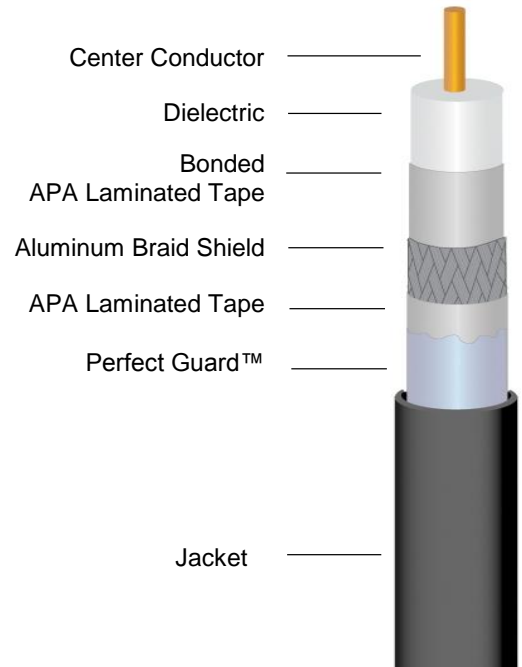

Unless otherwise specified, dimensions, material, electrical and mechanical specifications shall comply with ANSI SCTE 74
*Cable image for reference only. Please refer to jacket description for color.

This product may be protected by one or more patents • For further information, please visit: www.ppc-online.com/patents

6176 East Molloy Road | East Syracuse, NY 13057 | 1-800-800-6652 | ppc@ppc-online.com | www.ppc-online.com