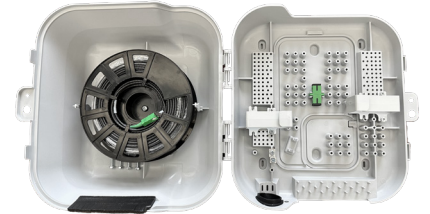

FlexPON® House Box Fiber NID

Features & Benefits

- Weather-resistant thermoplastic housing for indoor/outdoor use
- Removable locking lid with wall mounting hardware
- Integrated FlexPON® QuikDeploy spool with two SC adapter locations
- Single tie down ground lug and fiber management in the base
- 1-inch conduit opening and ground / tracer wire port
- Slack storage for pre-terminated cable.

Overview

The FlexPON House Box Fiber NID provides a secure enclosure for fiber installations. The removable lid incorporates one easy-to-install FlexPON QuikDeploy spool. The base provides two convenient SC adapter locations and one ground lug tie down point for pre-terminated cable. The fiber NID is secured with two side snap latches and one captive can wrench bolt, and can be padlocked for additional protection. The unique design allows for easy access to the fiber terminations inside. The enclosure lid stays open for fiber payout into the premises from the QuikDeploy spool.

The back of the enclosure incorporates a unique (optional) 3 x 3 inch tear-away section that can easily be removed via a pull-tab for indoor applications. The open-ended, self-sealing cable slot at the bottom of the enclosure allows easy installation of pre-terminated cable and slack storage. The dedicated 1-inch conduit opening accepts a variety of cables sizes (from 1/8 in to 1 1/8 in or 3 mm to 28 mm), and includes a separate port for ground/trace wire.