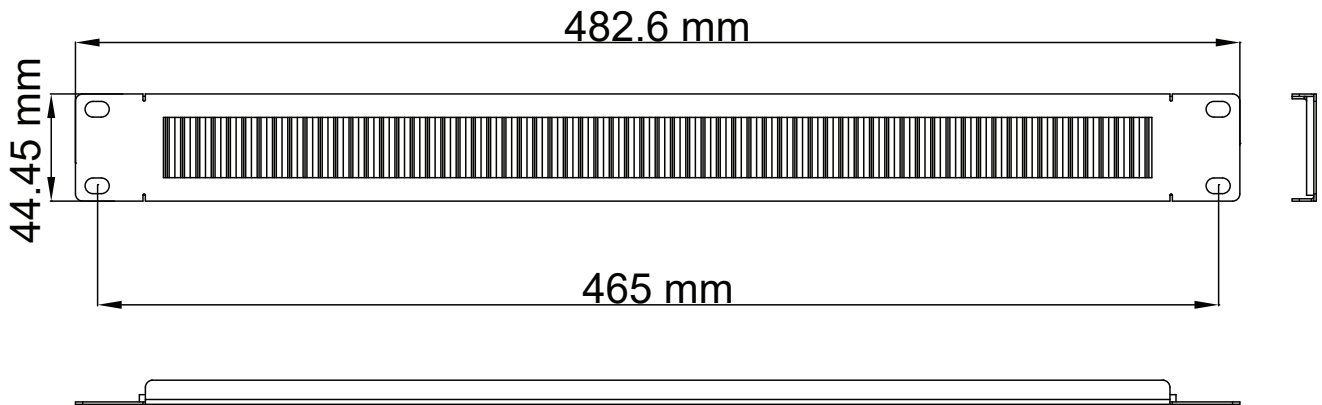

Mechanical Specification

Specification	Values
Dimensions (W x D x H)	See technical drawing
Material	Housing – Steel 1.5mm
Finish	RAL 9017, Black, fine texture finish RAL 7032, Grey, fine texture finish

Cable Manager

19" Brush

Technical Drawing

Ordering Information

Part Number	Description
SCSCMB1UB	19" Brush cable manager, 1U, Black
SCSCMB2UB	19" Brush cable manager, 2U, Black
SCSCMB1US	19" Brush cable manager, 1U, Grey
SCSCMB2US	19" Brush cable manager, 2U, Grey