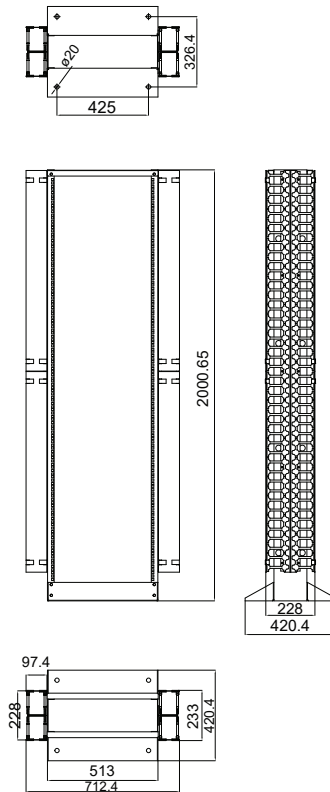

The open rack is made of 1.5 and 2.0 mm steel, and available in 19" models with heights ranging from 27U to 45U. Multiple racks can be interconnected with the help of a baying kit. The top and side frames are provided with cable entry cut outs, which allow effective routing of cables. The rack comes with a duct cable manager mounted on both the rear and front sides of the rack. The duct cable manager has a snap-on cover, which allows the user to open the cover from the right or left side.

Applications

- Data Centers
- Telecommunications
- Wiring Closets

Standards

- IEC 60297-3
- EIA-310-E
- DIN 41494-1, 7
- IEC 60529 (IP 20)

Technical Data

Mechanical Specification

Specification	Values
Dimension (W x H x D)	See technical drawing
Material	Steel Construction Base: 2.0 mm Frame: 1.5 mm
Loading Capacity	350 KG
Finish	RAL 9017, Black, fine texture finish

Open Frame Rack

Technical Drawing

Ordering Information

Part Number	Description
CABOF27B	Open Frame Rack, 27U
CABOF37B	Open Frame Rack, 37U
CABOF42B	Open Frame Rack, 42U
CABOF44B	Open Frame Rack, 44U
CABOF45B	Open Frame Rack, 45U
CABOF47B	Open Frame Rack, 47U