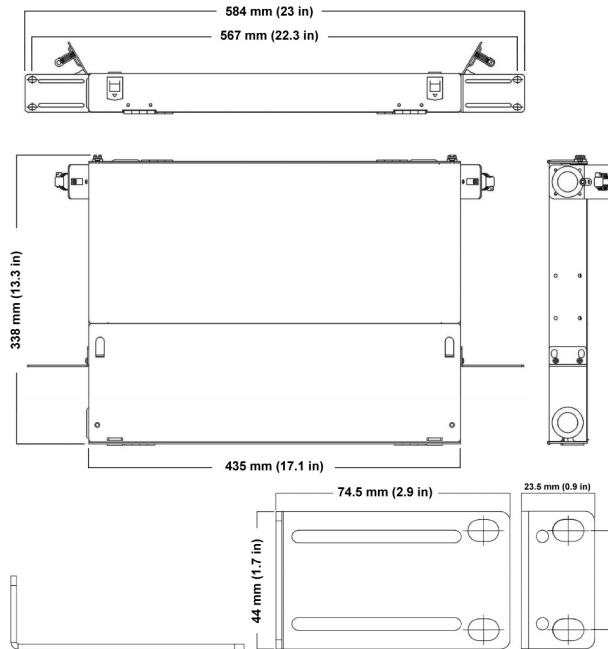

Height	H x W x D (in)	Weight (lbs)	Included Splice Tray	Adapter Plates
1RU	19 x 12.75 x 1.75	8.0	1-24F Tray	3
2RU	19 x 12.75 x 3.50	9.8	2-24F Tray	6
3RU	19 x 12.75 x 5.25	12.0	3-24F Tray	9

These products may be protected by one or more patents • For further information, please visit: www.ppc-online.com/patents

customerservice@ppc-online.com • 1-800-800-6652 • www.ppc-online.com

Rack Mount Panel

1RU, 2RU, 3RU

Mechanical Drawing

Ordering Information

Part Number	Description
NT2-133815	1RU, 19/23" black powder coated aluminum, slide out tray, clear Plexiglas front cover. Includes (1) 24-F splice tray. Empty. Holds 3 adapter plates (order separately)
NT2-133818	2RU, 19/23" black powder coated aluminum, slide out tray, clear Plexiglas front cover. Includes (2) 24-F splice tray. Empty. Holds 6 adapter plates (order separately)
NT2-133819	3RU, 19/23" black powder coated aluminum, slide out tray, clear Plexiglas front cover. Includes (3) 24-F splice tray. Empty. Holds 9 adapter plates (order separately)
How to Order a Complete Unit: For 1RU, fill 3 positions by choosing from the table below // For 2RU, fill 6 positions by choosing from the table below // For 3RU, fill 9 positions by choosing from the table below	
NT2-133081	Adapter plate, BLANK
NT2-133826	Adapter plate, SM Simplex SC/APC (6-position)
NT2-133827	Adapter plate, SM Simplex SC/UPC (6-position)
NT2-133828	Adapter plate, SM Simplex LC/APC (6-position)
NT2-133829	Adapter plate, SM Simplex LC/UPC (6-position)
NT2-133830	Adapter plate, SM Duplex SC/APC (12-position)
NT2-133831	Adapter plate, SM Duplex SC/UPC (12-position)
NT2-133832	Adapter plate, SM Duplex LC/APC (12-position)
NT2-133833	Adapter plate, SM Duplex LC/UPC (12-position)
NT2-133834	Adapter plate, MM QUAD LC/UPC (24-position)
NT2-133835	Adapter plate, MM QUAD 10G Aqua (24-position)
NT2-133836	Additional splice tray, 24Fiber capacity. White, with clear cover