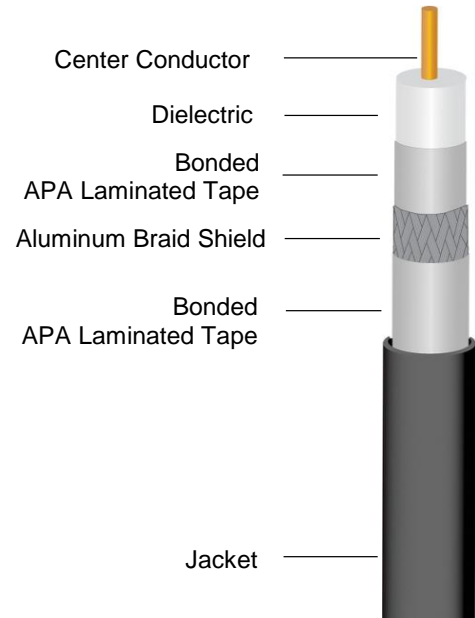

JACKET

Jacket:	Black PVC
Nominal Diameter Over Jacket:	.278" (7.06 mm)