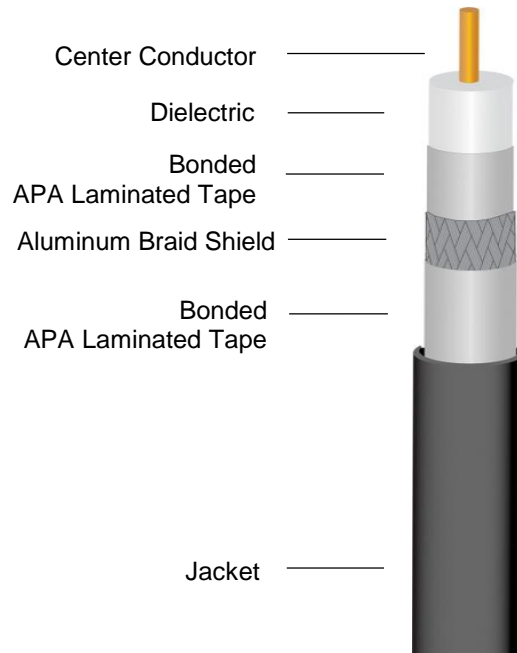

JACKET

Jacket:	White PVC, Sunlight Resistant
Nominal Diameter Over Jacket:	.278" (7.06 mm)