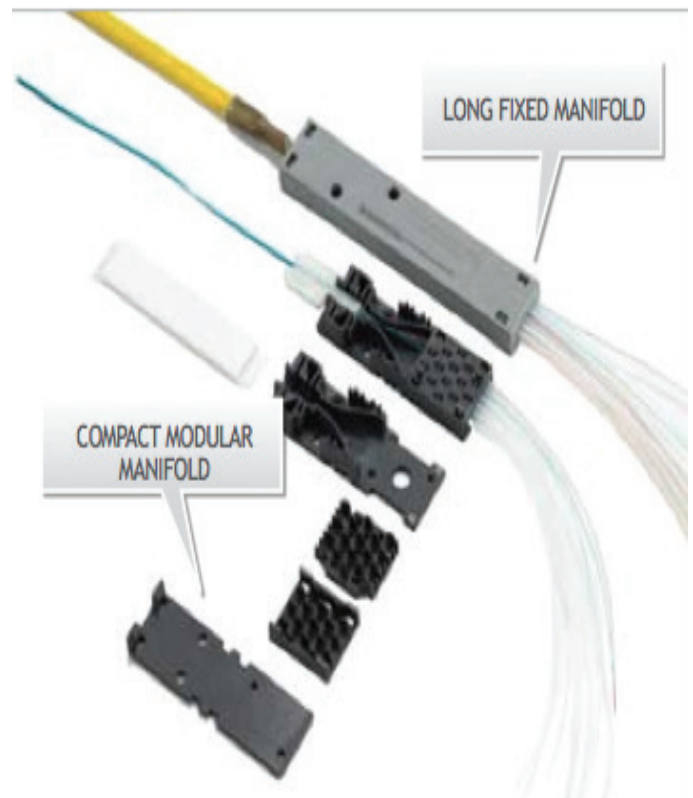

Fiber Management Flat Manifolds

PPC Flat Manifolds protect, breakout and manage primary coated fiber from a fiber bundle, a ribbon fiber, a blown fiber unit or any suitable fiber cable. The input fiber bundle is safely and securely terminated.

Assembly of the Flat Manifold is made easy by the simple open- plan lay-through design, with full bend radius control within the unit. Two versions are available, Compact Modular and Long Fixed types.

When using 250µm fibers, each output fiber (max 12f) is protected by precision-made 900µm PTFE tube, securely retained within the unit. 900µm fibers do not require a PTFE tube.

Features & Benefits

- Protects, organizes, manages and secures primary fiber
- The bend radius is controlled to eliminate transient losses
- Ease of use, incorporating a fiber to tube threading guide
- Available in 4, 6, 8 and 12 fiber tube kit versions or with a reel of 120m PTFE tube
- Space saving, modular system with the ability to stack
- Fire retardant
- Useable with 250µm and 900µm fiber
- Compact - Modular manifold, smaller, stackable, PTFE gripper pad for easy assembly
- Long - Fixed manifold, fewer parts, 1-stage routing process