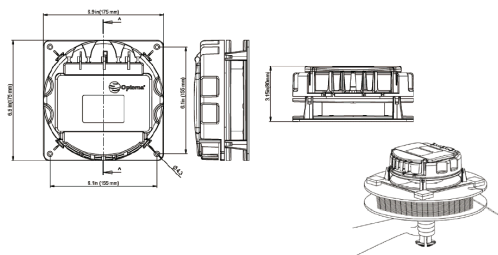

Fiber Optic Surface Mounted Mini Terminal™

Features & Benefits

- All-plastic design for mounting onto any flat surface
- Removable cover for easy access to all ports
- 1F, 2F, or 12F pre-terminated tails for 8 or 12 drops
- Plenum Ribbon or Miniflex® Riser cable
- User-defined lengths up to 450 ft (137 m)
- 2011/65/EU RoHS compliant and halogen free
- Connector-pulling eyes provided

Overview

The Mini Terminal is a small but versatile all-plastic, plug-and-play fiber distribution solution, optimized for accepting drop cables from living units or commercial units in smaller Multiple Tenant Unit (MTU), Multiple Dwelling Unit (MDU), or generic FTTx applications.

The Mini Terminal supports five configurations with user-defined lengths:

- **MINI2 (12):** 12 Port (1x 12F) SM MPO Solution with 12 SC Ports
- **MINI2 (24):** 24 Port (2x 12F) SM MPO Solution with 24 LC Ports
- **MINI3:** 8 Port (1F) SM Solution with a 1x8 splitter and 8 SC Ports
- **MINI4:** 8 Port (2F) SM Solution with 2x (1x4) splitters and 8 SC Ports
- **MINI6:** 8 Port (2F) SM Solution with a 2x8 splitter and 8 SC Ports

The Mini Terminal base mounts onto any flat surface. Its built-in spool pays out the desired length of fiber and stores the excess fiber – 88 ft (27 m) of 12F ribbon or 200 ft (61 m) of 2mm round cable slack can be stored on the spool. Pre-terminated 12-fiber MPO tails are connected to any number of products including the PPC BuildOpt™ Collector Plate, Collector/Terminal Plate, or MT Collector Assembly. Pre-terminated 1-fiber or 2-fiber SC tails are connected to available SC ports.