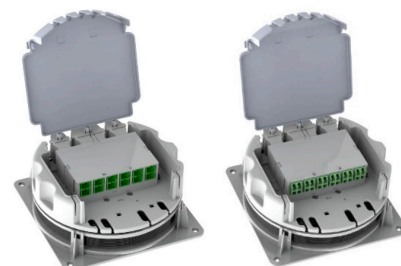

Fiber Optic Surface Mounted Mini Terminal™

Features & Benefits

- All-plastic design for mounting onto any flat surface
- Removable cover for easy access to all ports
- 1F, 2F, or 12F pre-terminated tails for 8 or 12 drops
- Plenum Ribbon or Miniflex® Riser cable
- User-defined lengths up to 450 ft (137 m)
- 2011/65/EU RoHS compliant and halogen free
- Connector-pulling eyes provided

Overview

The Mini Terminal is a small but versatile all-plastic, plug-and-play fiber distribution solution, optimized for accepting drop cables from living units or commercial units in smaller Multiple Tenant Unit (MTU), Multiple Dwelling Unit (MDU), or generic FTTx applications.

The Mini Terminal supports five configurations with user-defined lengths:

- **MINI2 (12):** 12 Port (1x 12F) SM MPO Solution with 12 SC Ports
- **MINI2 (24):** 24 Port (2x 12F) SM MPO Solution with 24 LC Ports
- **MINI3:** 8 Port (1F) SM Solution with a 1x8 splitter and 8 SC Ports
- **MINI4:** 8 Port (2F) SM Solution with 2x (1x4) splitters and 8 SC Ports
- **MINI6:** 8 Port (2F) SM Solution with a 2x8 splitter and 8 SC Ports

The Mini Terminal base mounts onto any flat surface. Its built-in spool pays out the desired length of fiber and stores the excess fiber – 88 ft (27 m) of 12F ribbon or 200 ft (61 m) of 2mm round cable slack can be stored on the spool. Pre-terminated 12-fiber MPO tails are connected to any number of products including the PPC BuildOpt™ Collector Plate, Collector/Terminal Plate, or MT Collector Assembly. Pre-terminated 1-fiber or 2-fiber SC tails are connected to available SC ports.