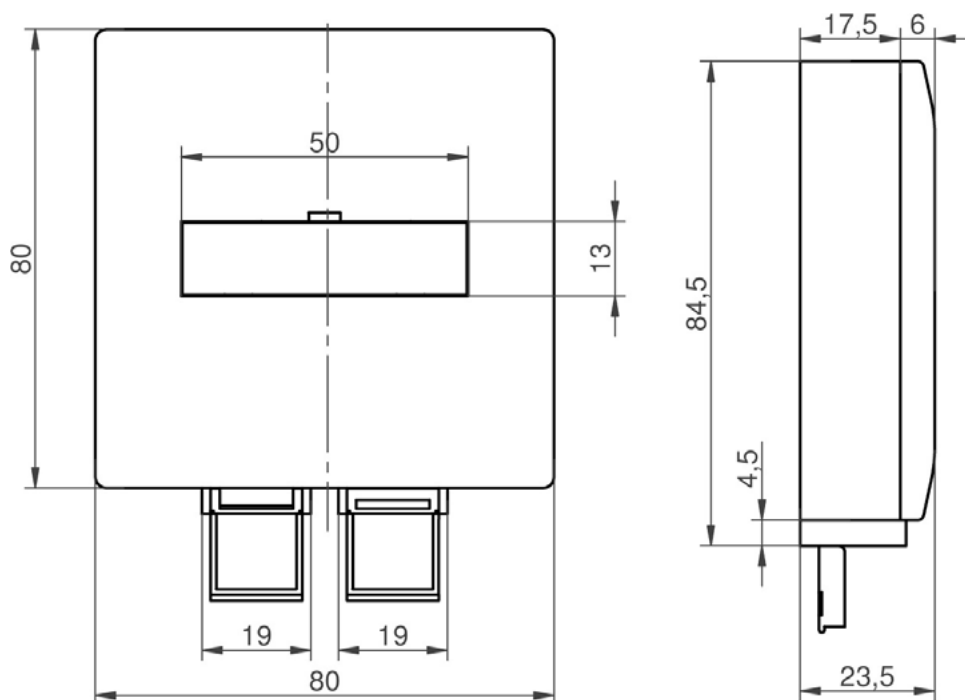

Pre-terminated Outlet PTO Premium, flush-mount

Features & Benefits

- Strain relief for cable or fibre optics
- Base plate made of metal
- 360° cable entry possible
- Field for labelling
- ergonomic design
- Colour: white

Technical Drawing

Pre-terminated Outlet PTO Premium, flush-mount

Ordering Information

Example	PTOC	3	6	2	6	8	3	2	2	1	2	2	1	1	0
		1	2	3	4	5	6	7	8	9					

1 Adapter Type

15 = LC Duplex Blue Flanged
 16 = LC Duplex Green Flanged
 35 = SC Simplex Blue Flanged
 36 = SC Simplex Green Flanged
 53 = LC Duplex Blue Internal Shutter Flanged
 54 = LC Duplex Green Internal Shutter Flanged
 57 = SC Simplex Blue Internal Shutter Flanged
 58 = SC Simplex Green Internal Shutter Flanged

7 Connector Quantity Pulling End

See Connector Quantity Outlet (5.)

8 Pull-in Loop

1 = Yes
 2 = No

9 Product Length

05 = 5 Meters
 10 = 10 Meters
 50 = 50 Meters