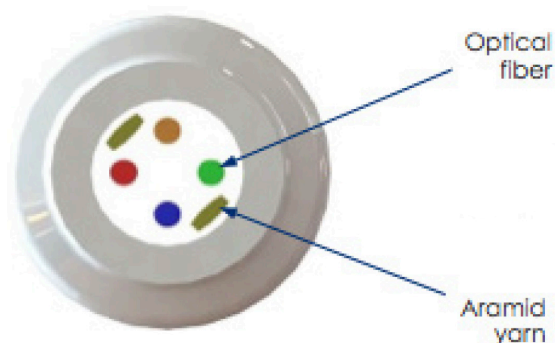

Technical Data

Transmission Performance Specification

Fiber Performance		
Type	Single-mode	
Specification	G657A1	G657A2
Max. Attenuation 1310 nm / 1550 nm	≤ 0.40 dB/km / 0.35 dB/km	
Min. Bend Radius	Attenuation dB at 1550 nm	
10 turns at 15mm	0.20	0.03
1 turn at 10mm	0.75	0.10
1 turn at 7.5mm	~	0.50