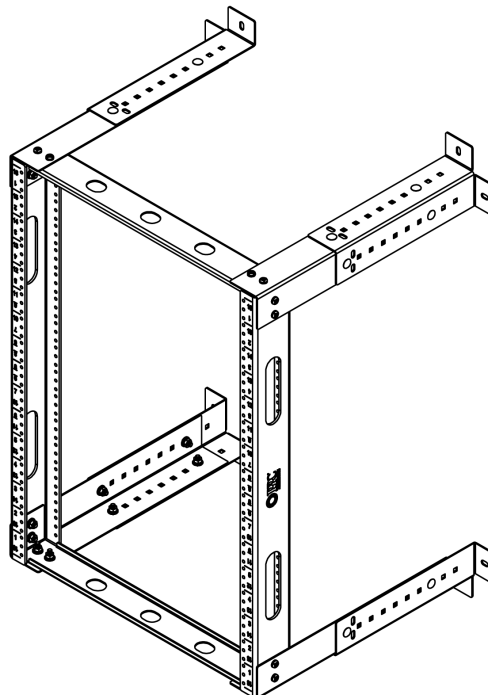

Wall Mount Rack

16RU 19 in EIA

Features & Benefits

- 16RU 19 in EIA equipment rails
- Adjustable depth from 12 to 24 in (30.5 to 61 cm)
- Open access around equipment
- Lightweight to simplify installation
- Assembles in minutes

Technical Data

Height	Width	Depth
32.41 in (82.32 cm)	24.04 in (61.06 cm)	11.67 – 24.14 in (29.64 - 61.32 cm)

Ordering Information

Part Number	Description
2310-049-016-001	Indoor Wall Mount Rack, 16U, 19 in EIA, Adjustable Depth